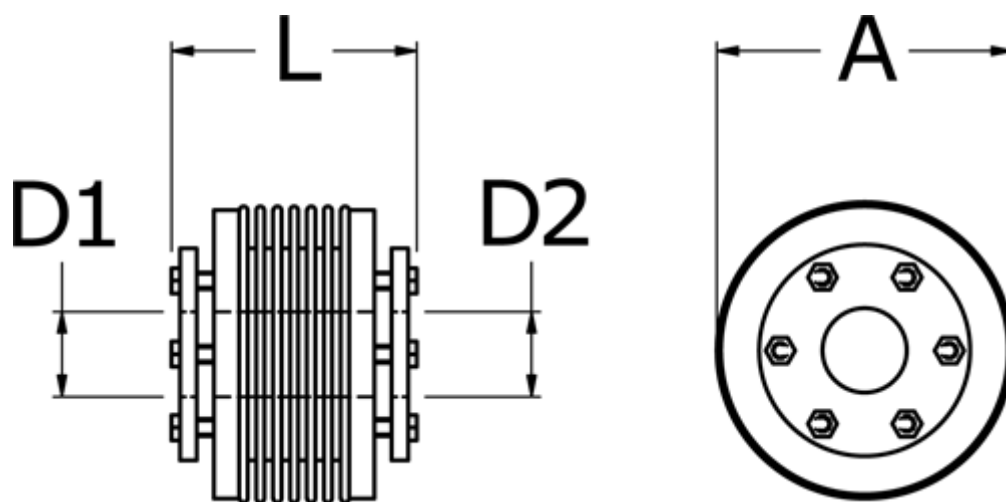

Data Sheet

Article number: 3330501500783535

Description: Bellow coupling type 5 size150
Length 78 mm, bore 35/35 mm

Measures

A	= 82
D1	= 35
D2	= 35
L	= 78
Nom. torque NM (Tkn)	= 150